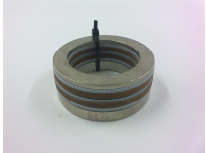

Common spare parts “Equipment”

2013-01-02

Titan pump (Airless)

- Seal kit small. (paint piston) (2 pieces needed) (503650)
- Repair kit large (paint pump) (503245)
- Service kit minor (hydraulic pump) (503239)