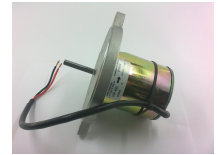

Burners

Beckett burner

➤ Coupling (500559)

➤ Cad cell detector (500563)

➤ Electrode kit (500562)

• Tube assembly incl. valve and nut (500564)

• Oil valve (for new clean cut pump) (502986)

• Coil (for new clean cut pump) (502987)

• Control (New model compatible with old model) (500565)

Common spare parts “Equipment”

2013-01-02

- Igniter complete

(502603)

- Motor (New model compatible with old model)

(500556)

- Blower wheel

(500558)

- Pump

(500560)

- Filter for pump (remember seal for pump)

(502683)

- Seal for pump

(502687)

- Igniters gasket kit

(510995)

- Relay

(502076)

- Plug

(502411)

Common spare parts “Equipment”

2013-01-02

Eogb burner