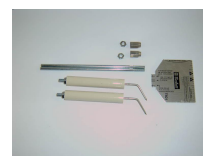

Burners

Beckett burner

➤ Coupling (500559)

➤ Cad cell detector (500563)

➤ Electrode kit (500562)

• Tube assembly incl. valve and nut (500564)

• Oil valve (for new clean cut pump) (502986)

• Coil (for new clean cut pump) (502987)

• Control (New model compatible with old model) (500565)

Common spare parts “Equipment”

2013-01-02

- Igniter complete

(502603)

- Motor (New model compatible with old model)

(500556)

- Blower wheel

(500558)

- Pump

(500560)

- Filter for pump (remember seal for pump)

(502683)

- Seal for pump

(502687)

- Igniters gasket kit

- Motor 24 V dc (502866)

- Blower wheel (502925)

- Pump (502949)

- Coil for valve on pump (502928)

- Filter for pump (502923)

- Valve (502926)

- Coil for valve (502927)

- Seal for burner head (502930)