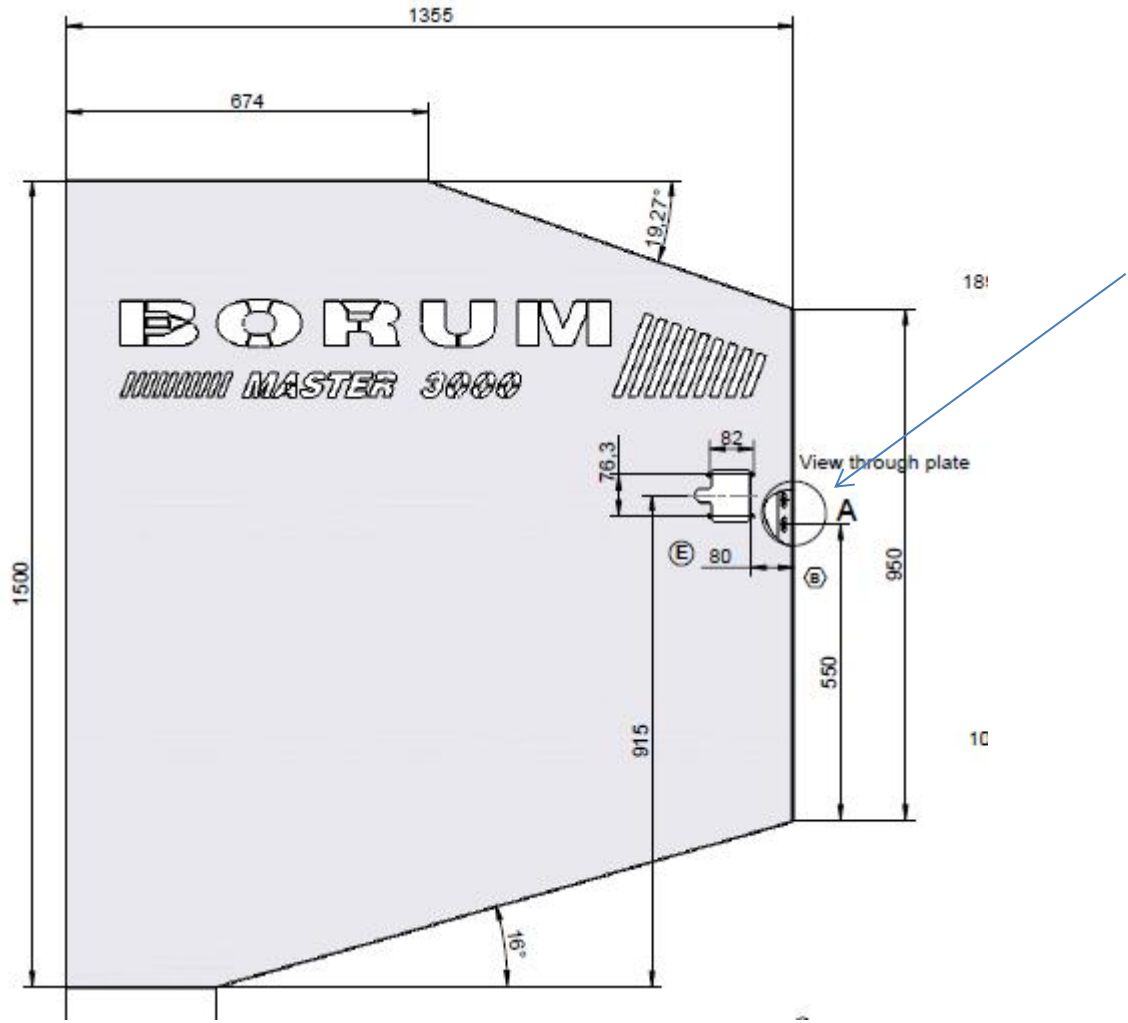

Update the handle for engine compartment

BM 3000/5000

- Make the holes for Bracket for lock 
- Mount it
- Mount the Bracket for door/engine room

right/left With "Fork"

DETAIL A SCALE 1 : 2

206940