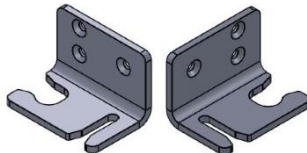

Update the handle for engine compartment

BM 3000/5000

- Make the holes for Bracket for lock 
- Mount it
- Mount the Bracket for door/engine room

right/left With "Fork"

DETAIL A SCALE 1 : 2

206940