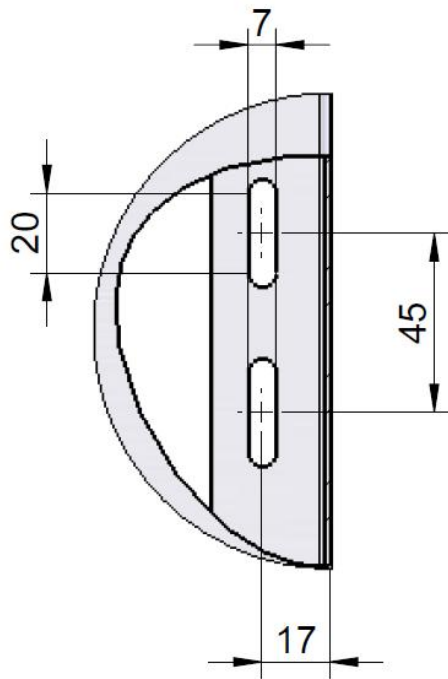

Update the handle for engine compartment

BM 3000/5000

- Make the holes for Bracket for lock 
- Mount it
- Mount the Bracket for door/engine room

right/left With "Fork"

DETAIL A SCALE 1 : 2

206940