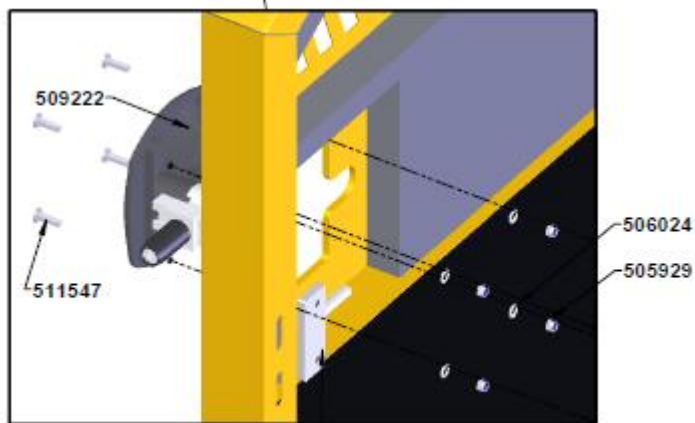

Update the handle for engine compartment

BM 3000/5000

- Make the holes for Bracket for lock 
- Mount it
- Mount the Bracket for door/engine room

right/left With "Fork"

DETAIL A SCALE 1 : 2

206940